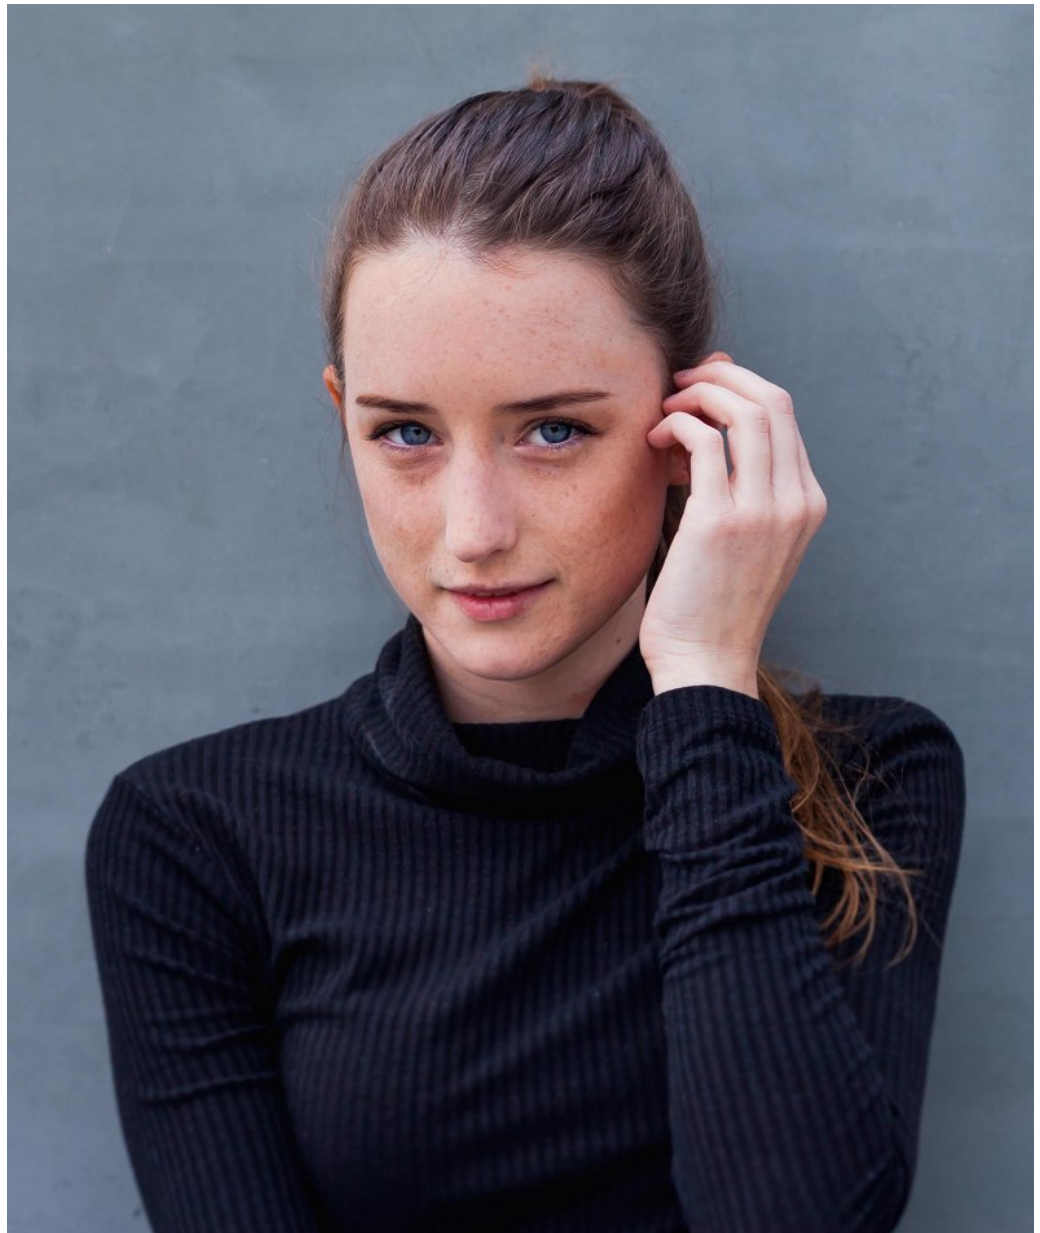

usa

ICE
ARTISTES

amy lecher

hair: brown eyes: blue height: 160cm/5'3" bust: 77cm/30.5" waist: 62cm/24.5" hips: 79 cm/31"

shoes: 3.5 dress: 6-8

iceartistes.co.za

amy lecher

hair: brown eyes: blue height: 160cm/5'3" bust: 77cm/30.5" waist: 62cm/24.5" hips: 79 cm/31"
shoes: 3.5 dress: 6-8

amy lecher

hair: brown eyes: blue height: 160cm/5'3" bust: 77cm/30.5" waist: 62cm/24.5" hips: 79 cm/31"
shoes: 3.5 dress: 6-8

amy lecher

hair: brown eyes: blue height: 160cm/5'3" bust: 77cm/30.5" waist: 62cm/24.5" hips: 79 cm/31"
shoes: 3.5 dress: 6-8