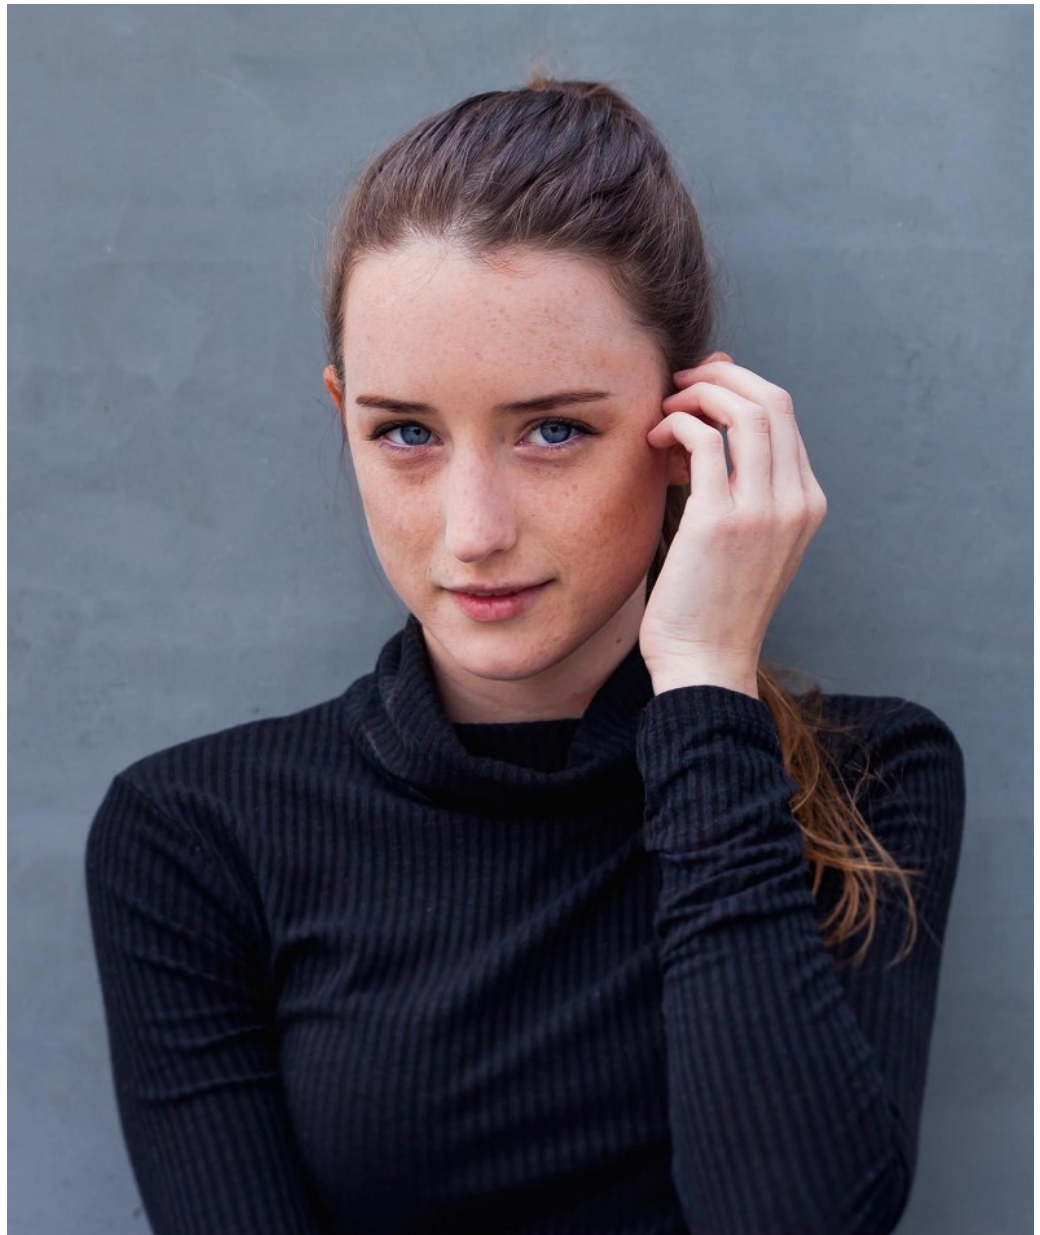

usa

**ICE**  
ARTISTES

*amy lecher*

hair: brown eyes: blue height: 160cm/5'3" bust: 77cm/30.5" waist: 62cm/24.5" hips: 79 cm/31"

shoes: 3.5 dress: 6-8

[iceartistes.co.za](http://iceartistes.co.za)

*amy lecher*

*hair: brown eyes: blue height: 160cm/5'3" bust: 77cm/30.5" waist: 62cm/24.5" hips: 79 cm/31"*

*shoes: 3.5 dress: 6-8*

*amy lecher*

*hair: brown eyes: blue height: 160cm/5'3" bust: 77cm/30.5" waist: 62cm/24.5" hips: 79 cm/31"*  
*shoes: 3.5 dress: 6-8*

*amy letcher*

*hair: brown eyes: blue height: 160cm/5'3" bust: 77cm/30.5" waist: 62cm/24.5" hips: 79 cm/31"*  
*shoes: 3.5 dress: 6-8*