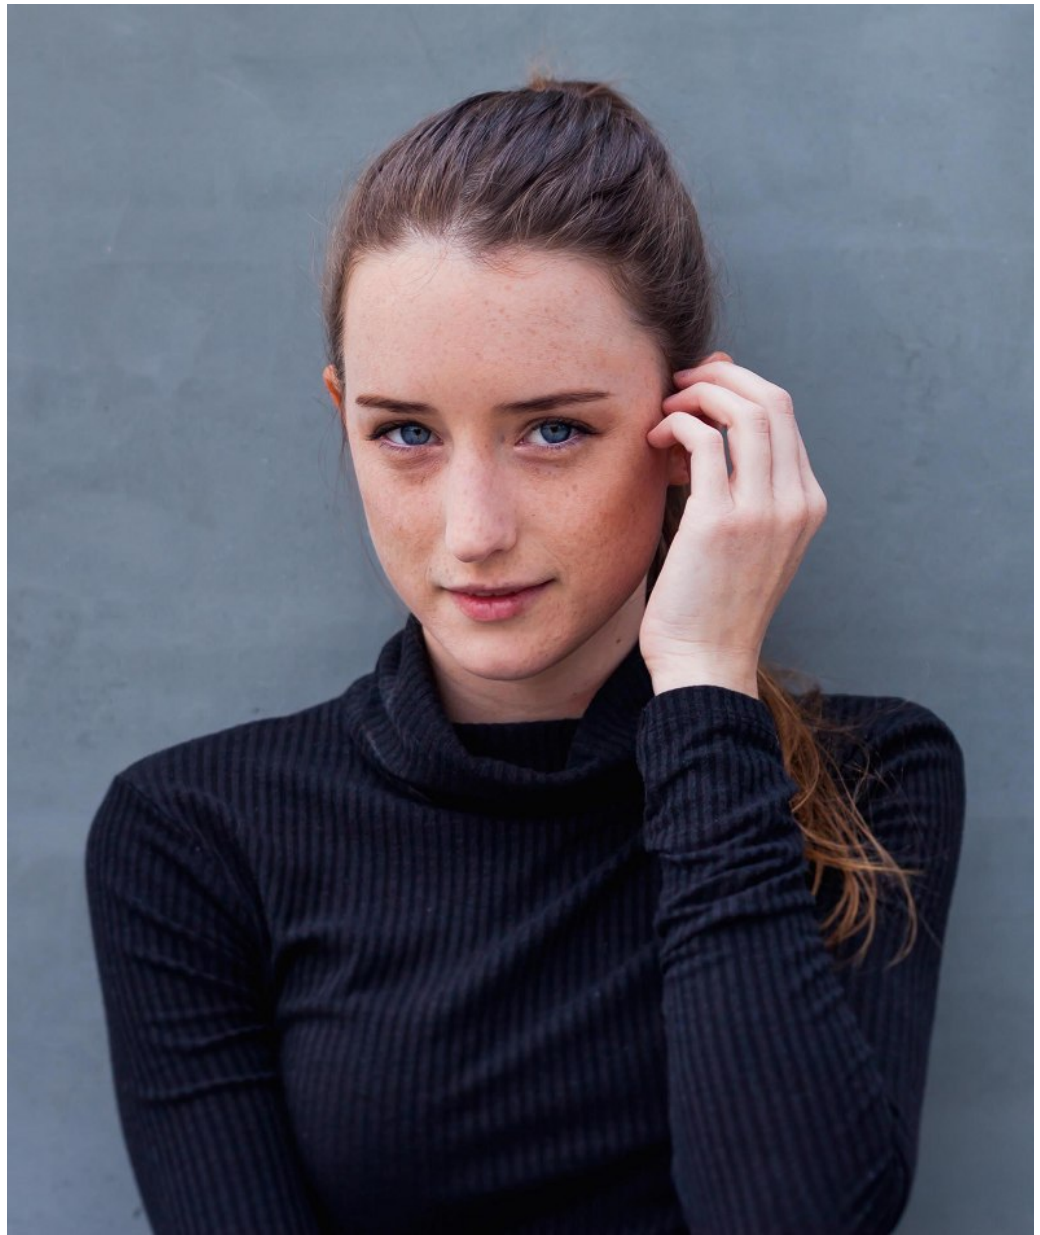

usa

ICE
ARTISTES

amy lecher

hair: brown eyes: blue height: 160cm/5'3" bust: 77cm/30.5" waist: 62cm/24.5" hips: 79 cm/31"
shoes: 3.5 dress: 6-8

iceartistes.co.za

amy lecher

hair: brown eyes: blue height: 160cm/5'3" bust: 77cm/30.5" waist: 62cm/24.5" hips: 79 cm/31"
shoes: 3.5 dress: 6-8

amy lecher

hair: brown eyes: blue height: 160cm/5'3" bust: 77cm/30.5" waist: 62cm/24.5" hips: 79 cm/31"
shoes: 3.5 dress: 6-8

amy lecher

hair: brown eyes: blue height: 160cm/5'3" bust: 77cm/30.5" waist: 62cm/24.5" hips: 79 cm/31"
shoes: 3.5 dress: 6-8