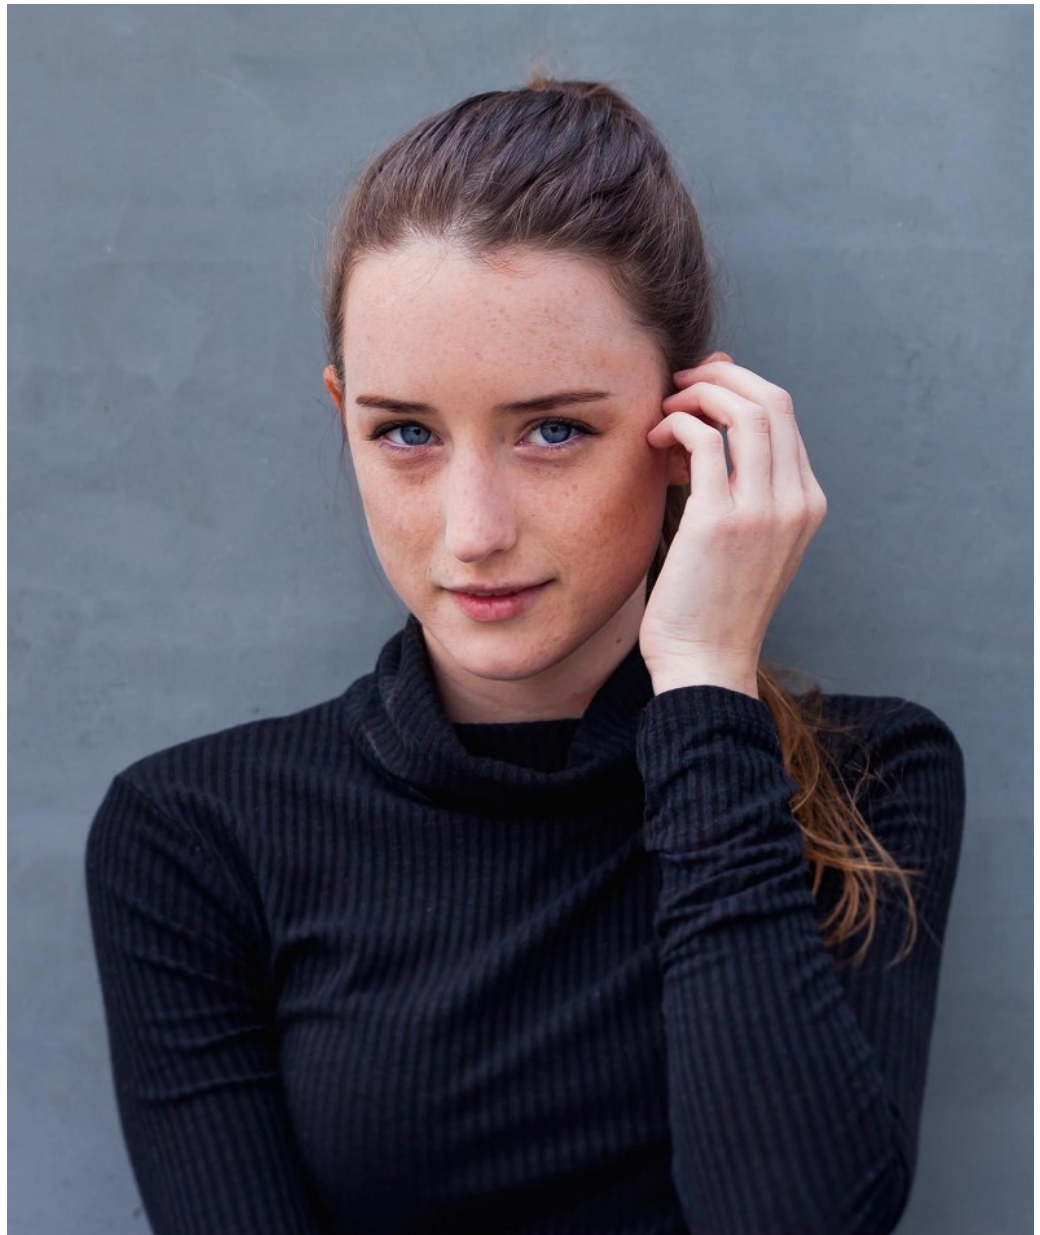

usa

ICE
ARTISTES

amy lecher

hair: brown eyes: blue height: 160cm/5'3" bust: 77cm/30.5" waist: 62cm/24.5" hips: 79 cm/31"

shoes: 3.5 dress: 6-8

iceartistes.co.za

amy lecher

hair: brown eyes: blue height: 160cm/5'3" bust: 77cm/30.5" waist: 62cm/24.5" hips: 79 cm/31"

shoes: 3.5 dress: 6-8

amy lecher

hair: brown eyes: blue height: 160cm/5'3" bust: 77cm/30.5" waist: 62cm/24.5" hips: 79 cm/31"
shoes: 3.5 dress: 6-8

amy lecher

hair: brown eyes: blue height: 160cm/5'3" bust: 77cm/30.5" waist: 62cm/24.5" hips: 79 cm/31"
shoes: 3.5 dress: 6-8