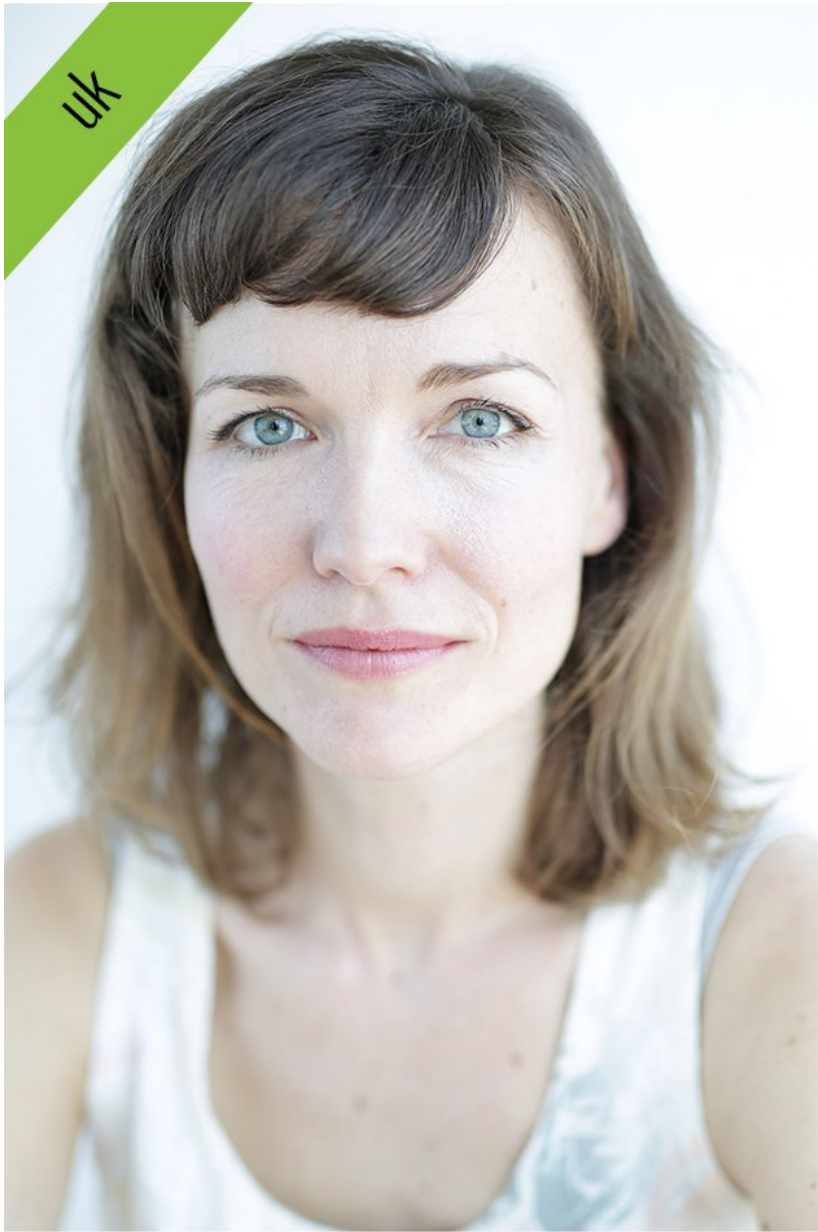

UK

**ICE**  
ARTISTES

*katie monk*

*hair: brown eyes: blue height: 165cm/5'5" bust: 86cm/34"b waist: 66cm/26" hips: 86 cm/34"*  
*shoes: 5.5 dress: 8-10*

[iceartistes.co.za](http://iceartistes.co.za)

*katie monk*

*hair: brown eyes: blue height: 165cm/5'5" bust: 86cm/34"b waist: 66cm/26" hips: 86 cm/34"*  
*shoes: 5.5 dress: 8-10*