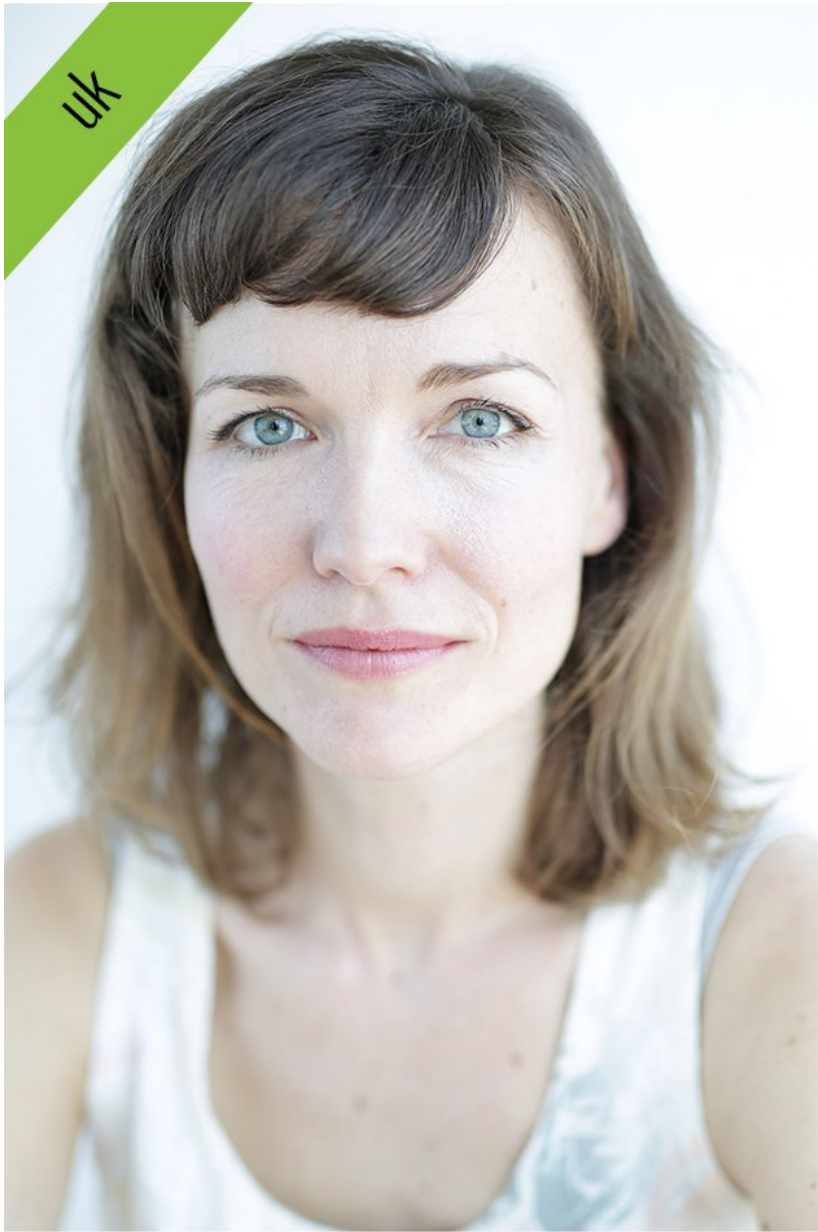

UK

ICE
ARTISTES

katie monk

hair: brown eyes: blue height: 165cm/5'5" bust: 86cm/34"b waist: 66cm/26" hips: 86 cm/34"

shoes: 5.5 dress: 8-10

iceartistes.co.za

katie monk

hair: brown eyes: blue height: 165cm/5'5" bust: 86cm/34"b waist: 66cm/26" hips: 86 cm/34"
shoes: 5.5 dress: 8-10